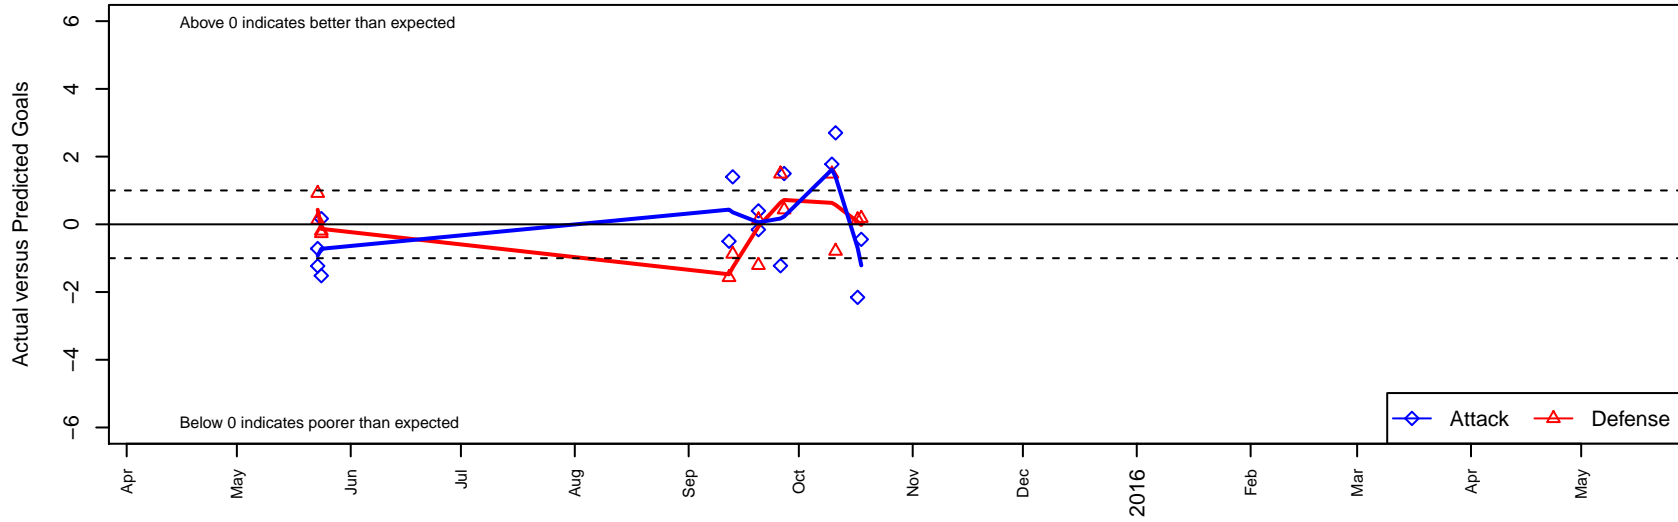

Basin Utd Rage G01

Basin United SC (BUSC)
Klamath Falls, OR
G01 total strength=762
attack=2 defense=0.38
fall league = SOCL Cascade

alt names used:

Venues played:
2015 Rogue Memorial GU13 Siskiyou
2015 SOCL Cascade

Basin Utd Rage G01
Dots are actual minus expected GF (blue circles) and GA (red triangles).
Blue line is smoothed change in attack strength. Red is smoothed change in defense strength.

**attack and defense variance (black dot)
relative to other teams
and top 10 in region**