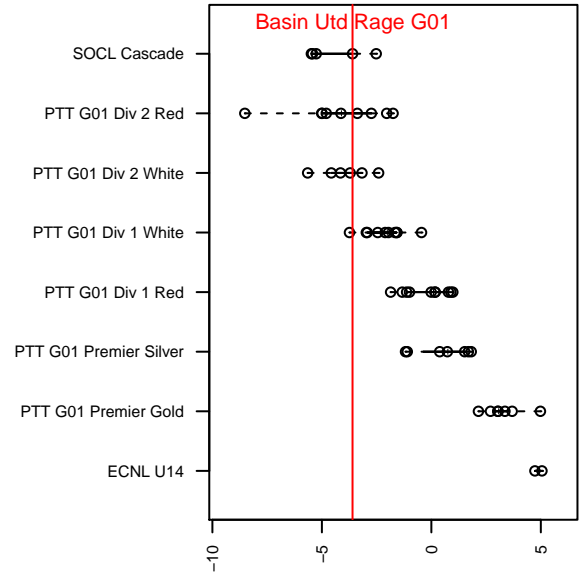

Basin Utd Rage G01

Basin United SC (BUSC)
Klamath Falls, OR
G01 total strength=762
attack=2 defense=0.38
fall league = SOCL Cascade

alt names used:

Venues played:
2015 Rogue Memorial GU13 Siskiyou
2015 SOCL Cascade

Basin Utd Rage G01
Dots are actual minus expected GF (blue circles) and GA (red triangles).
Blue line is smoothed change in attack strength. Red is smoothed change in defense strength.

**attack and defense variance (black dot)
relative to other teams
and top 10 in region**

**attack and defense rating
relative to others at age
and all opponents in last 13 months**

Performance relative to 13 month average

Performance relative to 13 month average

date	home		away		venue	pred.home	pred.away
2015-10-18	Table Rock Wildcats G02	1	Basin Utd Rage G01	3	2015 SOCL Cascade	1.18	3.44
2015-10-17	Basin Utd Rage G01	2	Ashland SC Crossfire G01	1	2015 SOCL Cascade	4.16	1.13
2015-10-11	Basin Utd Rage G01	6	Rogue Valley Timbers White G02	4	2015 SOCL Cascade	3.30	3.21
2015-10-10	Basin Utd Rage G01	7	Umqua United Kaos G01	0	2015 SOCL Cascade	5.22	1.49
2015-09-27	Basin Utd Rage G01	3	Rogue Valley Timbers White G01	3	2015 SOCL Cascade	1.50	3.43
2015-09-26	Umqua United Kaos G01	0	Basin Utd Rage G01	4	2015 SOCL Cascade	1.49	5.22
2015-09-20	SOSA G01	2	Basin Utd Rage G01	3	2015 SOCL Cascade	0.79	2.60
2015-09-20	Ashland SC Crossfire G01	1	Basin Utd Rage G01	4	2015 SOCL Cascade	1.13	4.16
2015-09-13	Basin Utd Rage G01	6	Grants Pass YSC Blazers G02	3	2015 SOCL Cascade	4.60	2.12
2015-09-12	Rogue Valley Timbers White G01	5	Basin Utd Rage G01	1	2015 SOCL Cascade	3.43	1.50
2015-05-24	Revolution -Unk G01	2	Basin Utd Rage G01	0	2015 Rogue Memorial GU13 Siskiyou	1.73	1.52
2015-05-24	Crossfire OR SSC Storm G01	6	Basin Utd Rage G01	1	2015 Rogue Memorial GU13 Siskiyou	5.81	0.83
2015-05-23	Basin Utd Rage G01	0	SBSC Freedom G01	5	2015 Rogue Memorial GU13 Siskiyou	1.23	5.13
2015-05-23	Missfits Phoenix G01	3	Basin Utd Rage G01	1	2015 Rogue Memorial GU13 Siskiyou	3.92	1.72