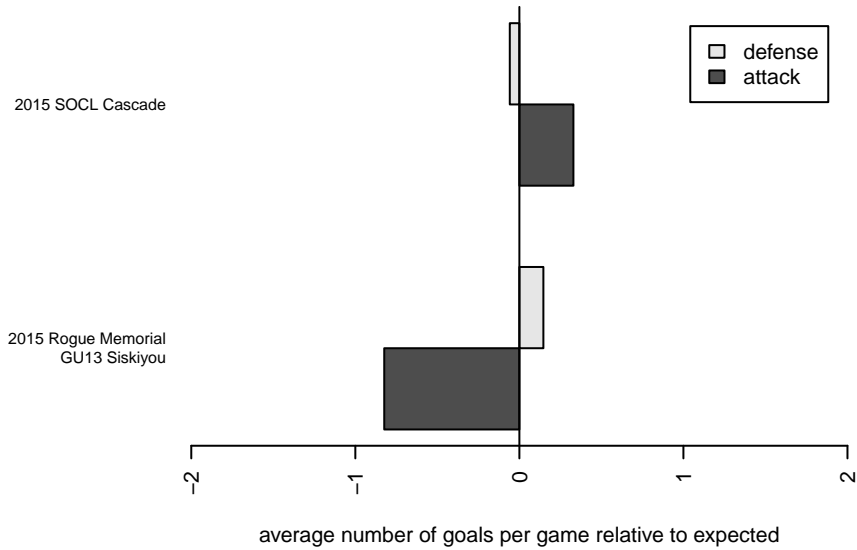

Performance relative to 13 month average